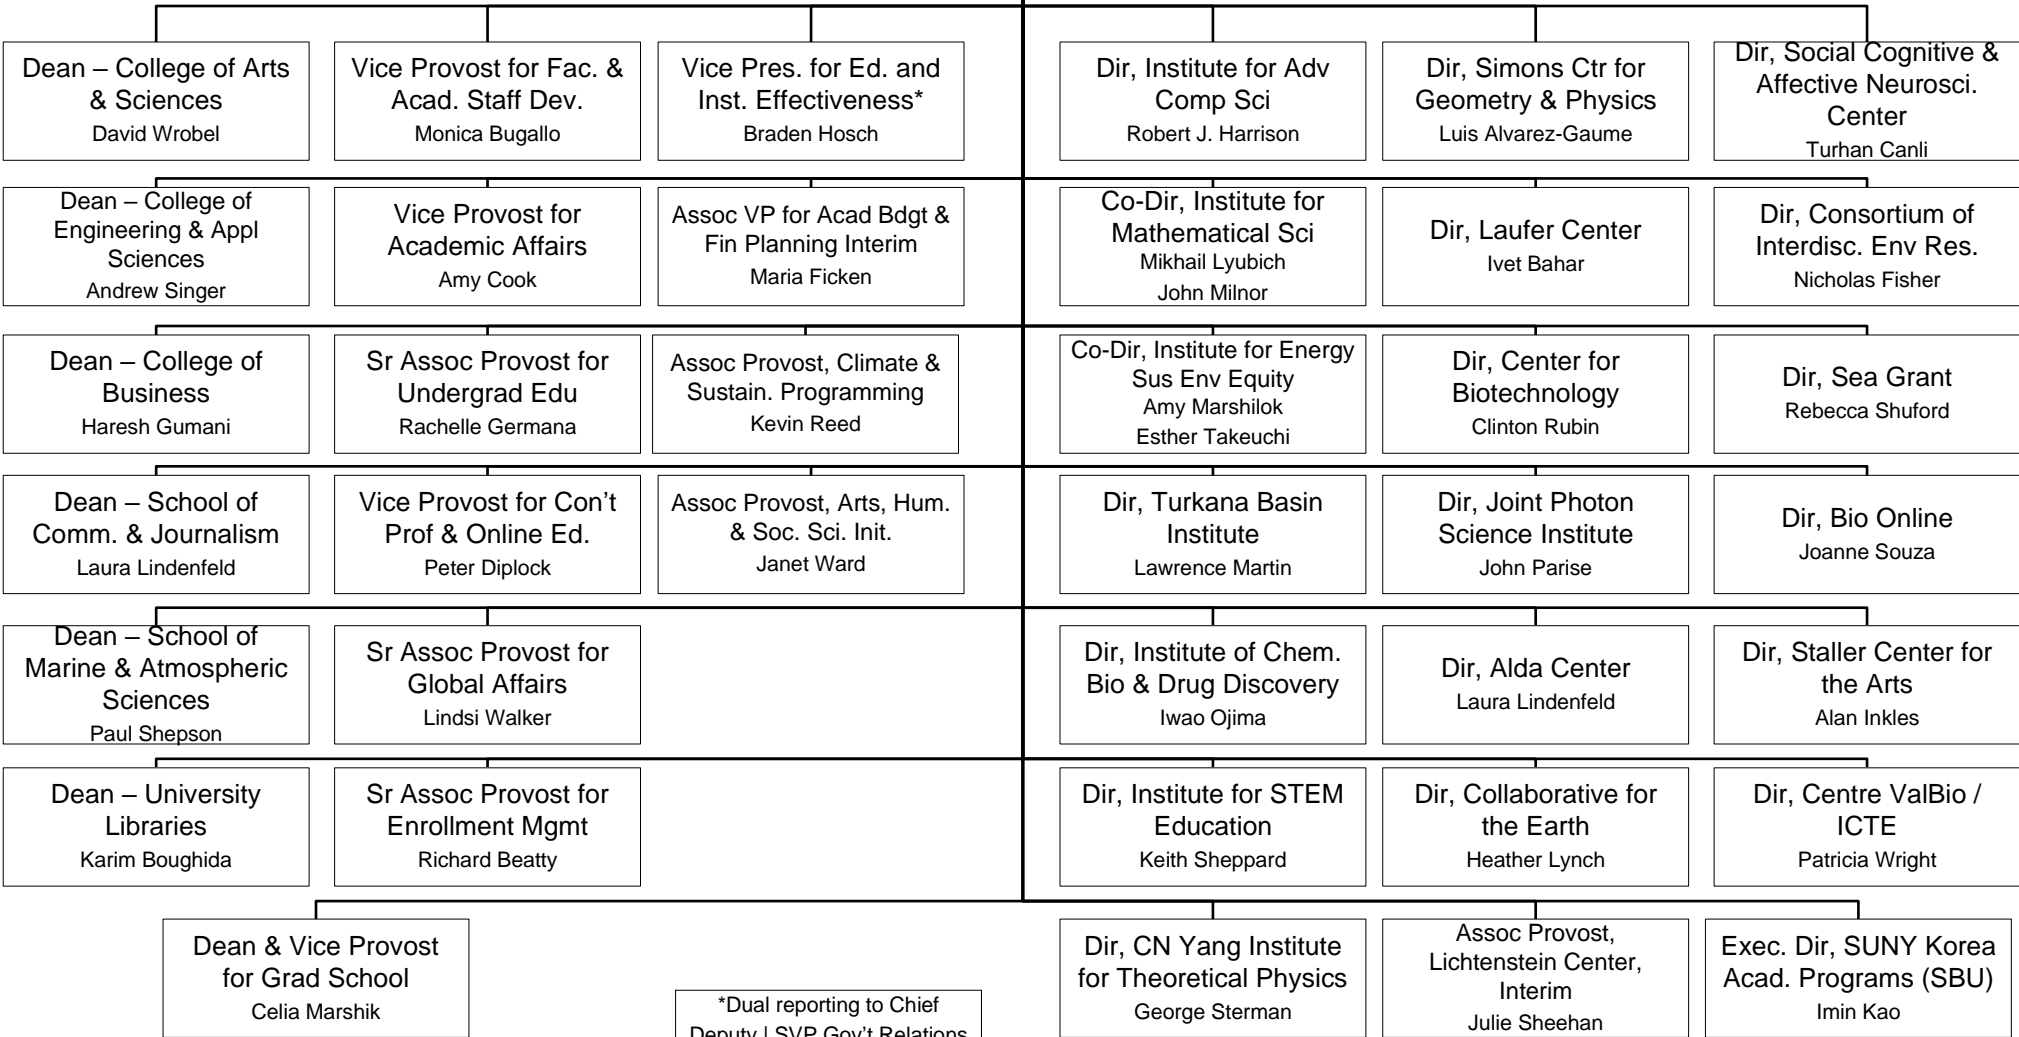

Provost Org Structure

August 2024

President
Richard L. McCormick

Provost & Exec VP for
Academic Affairs
Carl Lejuez

Chief of Staff & Assoc. Prov.
for Strategy & Comms
Kristi Henderson

Executive Assistant
Wesam Hassanin

*Dual reporting to Chief Deputy | SVP Gov't Relations

The direct report to President, Richard L. McCormick is Provost & EVP Academic Affairs, Carl Lejuez.

The direct reports to the Provost & EVP Academic Affairs, Carl Lejuez are: