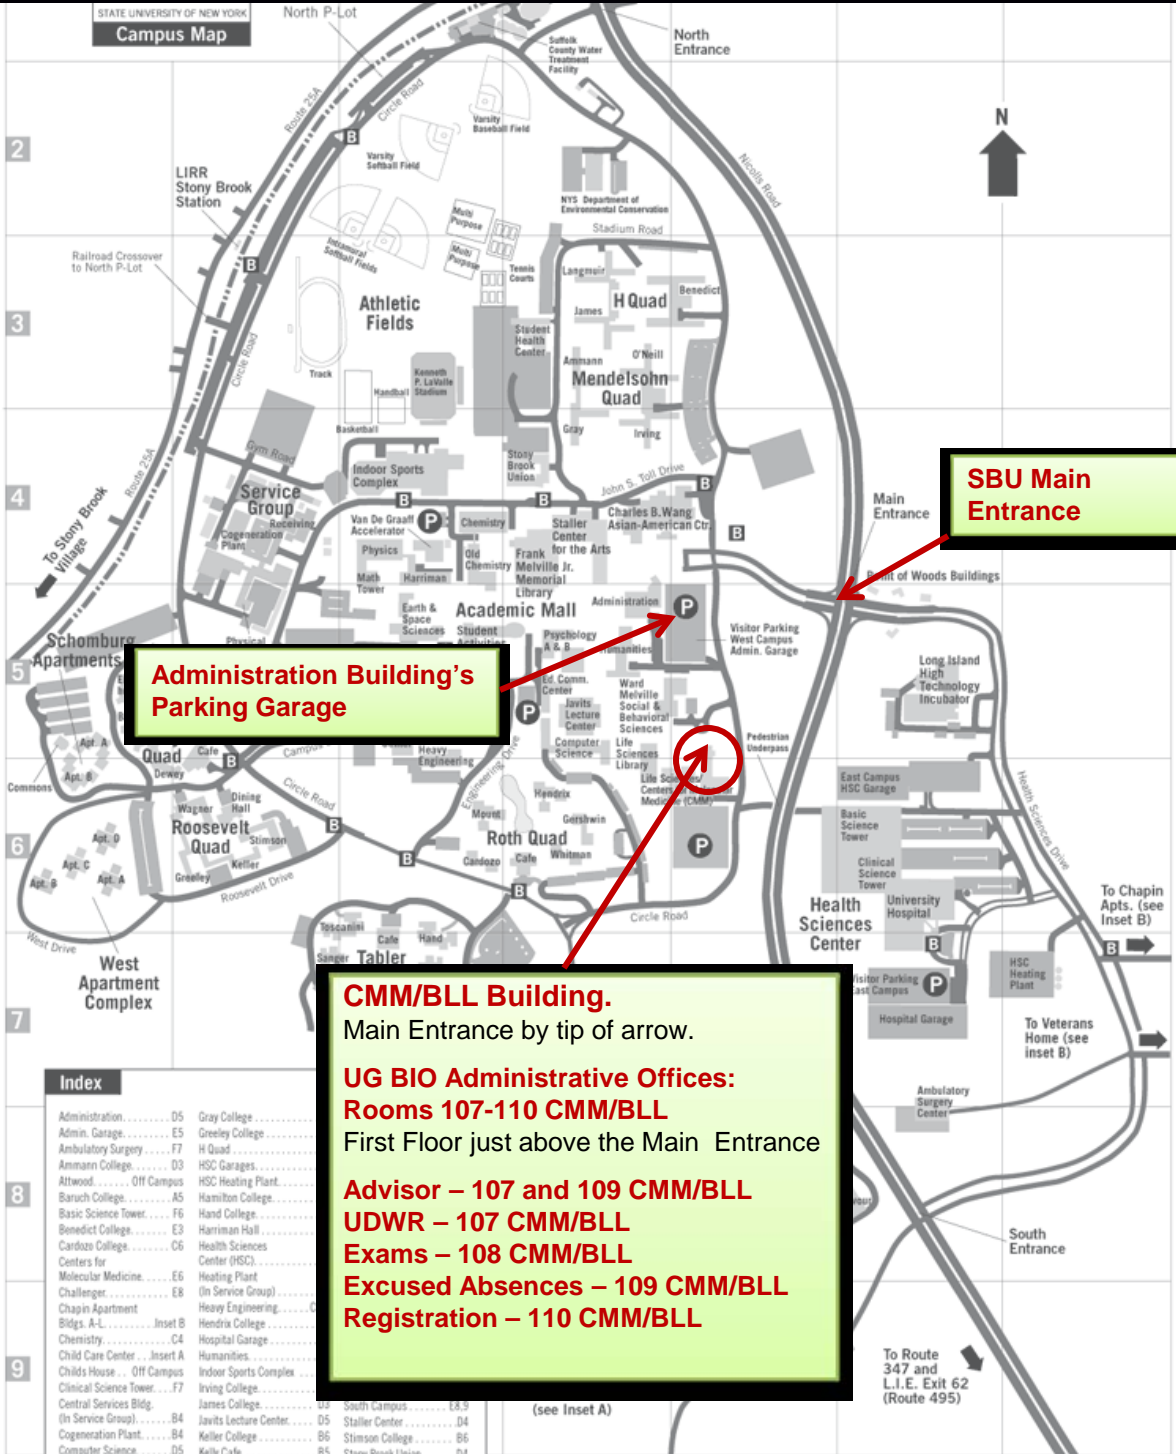

Undergraduate Biology Program – Office Locations

Index